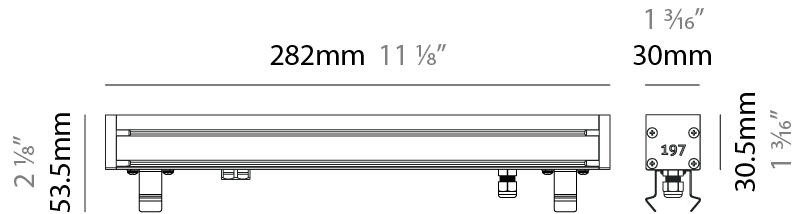

base number   Color   Lens
Temperature   Options

1. To build a product code in our configurator select the specify button on the base model # product page
2. To build a manual product code on this datasheet choose from the options listed below in blue font and add the suffix to the base model #

GENERAL

Series: Slash 30
Brand: Unonovesette
Division: Exterior
Mounting Type: Recessed
Mounting Location: In-Ground
Subcategory: Wallwash

PHYSICAL

Shape: Rectangle
Length (mm): 282
Length (in): 11 1/8
Width (mm): 30
Width (in): 1 3/16
Height (mm): 53.5
Height (in): 2 1/8
Light Distribution: Adjustable / Direct
Weight (kg): 0.46
Weight (lbs): 1.014
Diffuser: Extra clear tempered 6mm
Fixture Finish: ANA
Fixture Material: Extruded Aluminum
Cable Details: IP68 30cm Cable with Easy Lock system

ELECTRICAL

Lamp Type: LED
Input Wattage (W): 16
Total Output Wattage (W): 12.5
Dimming: 0-10V Dimming
Driver Included: No
Driver Location: Remote
Driver Type: Constant Voltage - Universal
Driver Class: Class 2
Housing: ENCP9
Input Voltage (V): 120 - 277
Output Voltage (V): 24
Upon Request: Phase Dimming (120Vac only)

LED

Color Temperature (°K): 2200 / 2700 / 3000 / 4000
Max. Delivered Lumen (lm): 1140 (3000K)
CRI: >90 CRI
Lamp Life (hrs): 100000

OPTICAL

Optic°: 12 / 21 / 31 / 46 / 13x36
Adjustability: Tilt ±20°

RATINGS AND CERTIFICATIONS

Certified By: Certified for North American Standards
IP rating: IP67
IK Rating: IK06