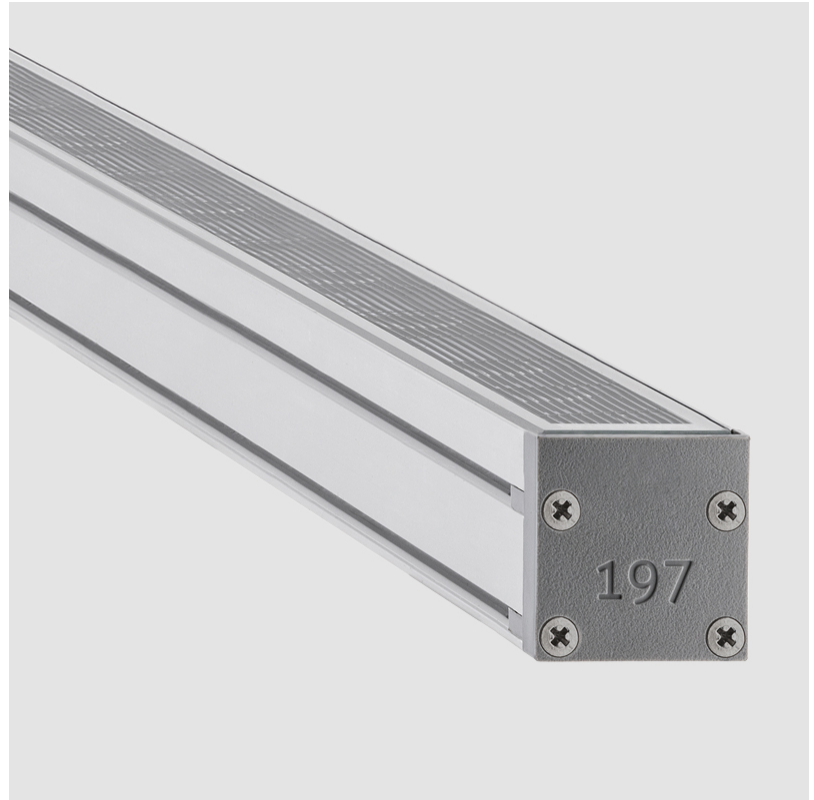

SLASH 30 RECESSED

E12I0055-

base number   Color   Lens
Temperature   Options

1. To build a product code in our configurator select the specify button on the base model # product page
2. To build a manual product code on this datasheet choose from the options listed below in blue font and add the suffix to the base model #

GENERAL

Series: Slash 30
Brand: Unonovesette
Division: Exterior
Mounting Type: Recessed
Mounting Location: In-Ground
Subcategory: Wallwash

PHYSICAL

Shape: Rectangle
Length (mm): 1139
Length (in): 44 ¹³/₁₆"
Width (mm): 30
Width (in): 1 ³/₁₆"
Height (mm): 53.5
Height (in): 2 ¹/₈"
Light Distribution: Adjustable / Direct
Diffuser: Extra clear tempered 6mm
Fixture Finish: ANA
Fixture Material: Extruded Aluminum
Cable Details: IP68 30cm Cable with Easy Lock system

ELECTRICAL

Lamp Type: LED
Input Wattage (W): 64
Total Output Wattage (W): 50
Dimming: Non-Dimmable
Driver Included: No
Driver Location: Remote
Driver Type: Constant Voltage - Universal
Driver Class: Class 2
Input Voltage (V): 120 - 277
Output Voltage (V): 24
Upon Request: Phase Dimming (120Vac only) / 0-10V Dimming

LED

Color Temperature (°K): 2200 / 2700 / 3000 / 4000
Max. Delivered Lumen (lm): 4560 (3000K)
CRI: >90 CRI
Lamp Life (hrs): 100000

OPTICAL

Optic°: 12 / 21 / 31 / 46 / 13x36
Adjustability: Tilt ±20°

RATINGS AND CERTIFICATIONS

Certified By: Certified for North American Standards
IP rating: IP67
IK Rating: IK06