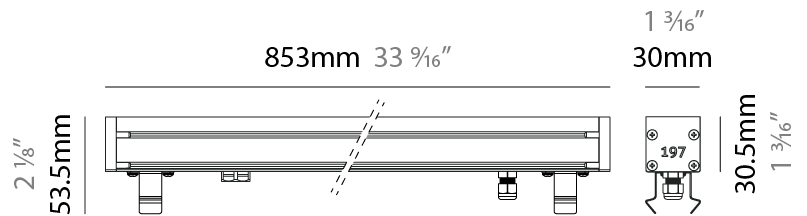

SLASH 30 RECESSED

E12I0061- _____ - _____

base number   Color   Lens
Temperature   Options

1. To build a product code in our configurator select the specify button on the base model # product page
2. To build a manual product code on this datasheet choose from the options listed below in blue font and add the suffix to the base model #

GENERAL

Series: Slash 30
Brand: Unonovesette
Division: Exterior
Mounting Type: Recessed
Mounting Location: In-Ground
Subcategory: Wallwash

PHYSICAL

Shape: Rectangle
Length (mm): 853
Length (in): 33 3/16
Width (mm): 30
Width (in): 1 3/16
Height (mm): 53.5
Height (in): 2 1/8
Light Distribution: Adjustable / Direct
Diffuser: Extra clear tempered 6mm
Fixture Finish: ANA
Fixture Material: Extruded Aluminum
Cable Details: IP68 30cm Cable with Easy Lock system

ELECTRICAL

Lamp Type: LED
Input Wattage (W): 25.43
Total Output Wattage (W): 19.87
Dimming: Non-Dimmable
Driver Included: No
Driver Location: Remote
Driver Type: Constant Voltage - Universal
Driver Class: Class 2
Input Voltage (V): 120 - 277
Output Voltage (V): 24
Upon Request: Phase Dimming (120Vac only) / 0-10V Dimming

LED

Color Temperature (°K): 2200 / 2700 / 3000 / 4000
Max. Delivered Lumen (lm): 1170 (3000K)
CRI: >90 CRI
Lamp Life (hrs): 100000

OPTICAL

Optic°: 12 / 21 / 31 / 46 / 13x36
Adjustability: Tilt ±20°

RATINGS AND CERTIFICATIONS

Certified By: Certified for North American Standards
IP rating: IP67
IK Rating: IK06